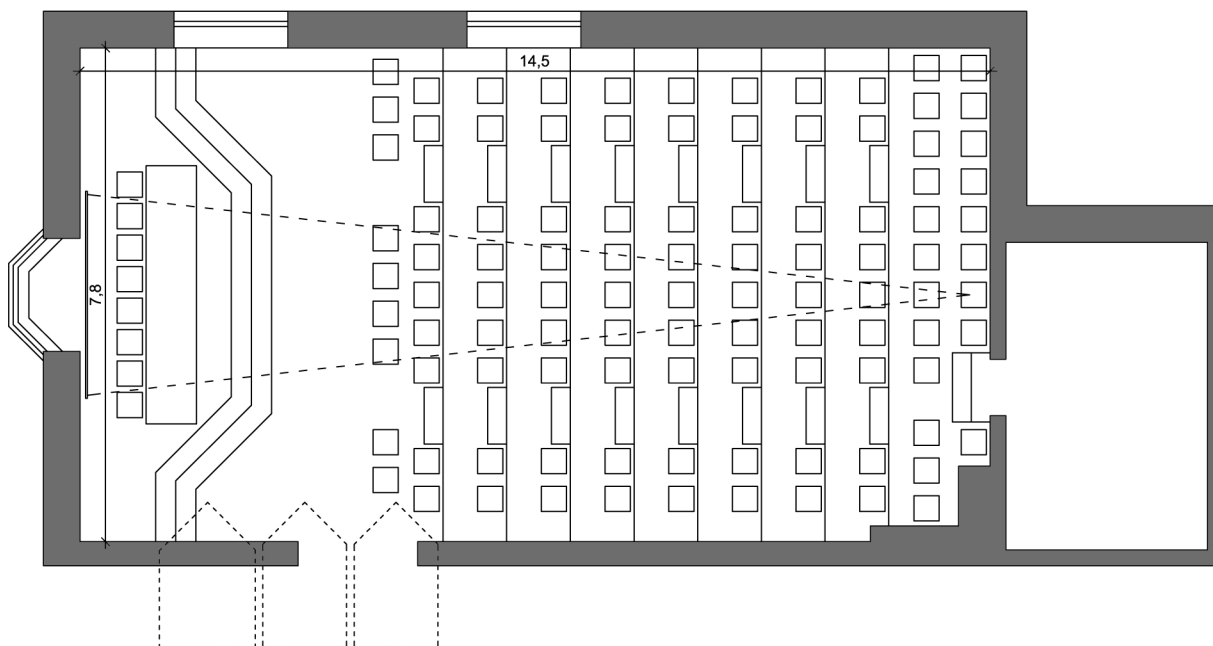

ASSEMBLY HALL 200

Dimensions: 14,50m x 7,80m
Area: 113,10m²
Air condition: 2 units
Lighting: daylight or artificial light
Possibility of total blackout
Sound: multipoints, microphones
Large screen for projection
Projector: integrated
Internet: WiFi
Arrangements:
• amphitheatre 110
Electrical outlets at every seat
Presidium table: 6/8 seats

AMPHITHEATER - 110 SEATS + 6/8 PRESIDIU SEATS