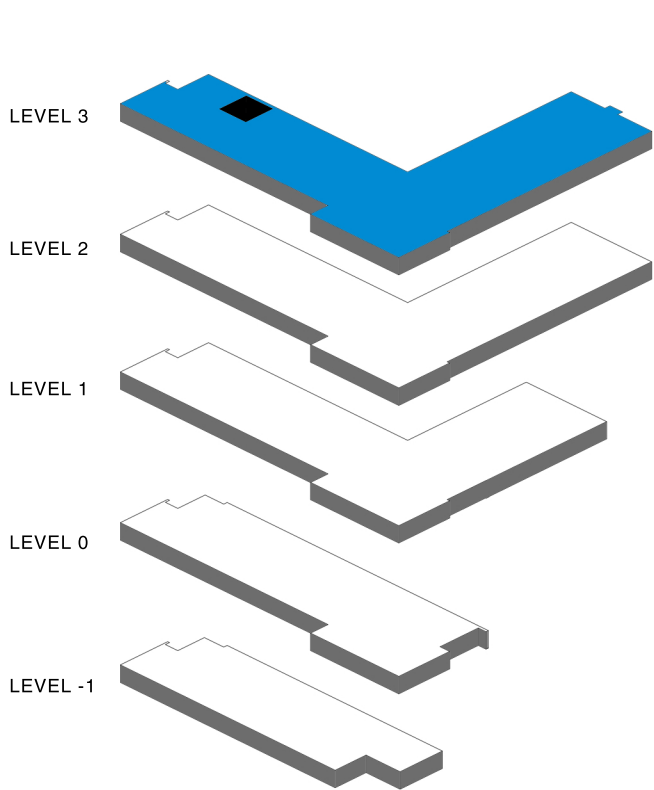

# CONFERENCE ROOM 314

Dimensions: 4,80m x 4,70m  
Area: 22,56m<sup>2</sup>  
Lighting: daylight or artificial light  
Screen

Projector: adjustable

Internet: WiFi

Arrangements:

- theater 16
- classroom 8
- banquet 10
- U-shape 8

THEATER - 20 SEATS

U-SHAPE - 10 SEATS

BANQUET - 10 SEATS

U-SHAPE - 10 SEATS