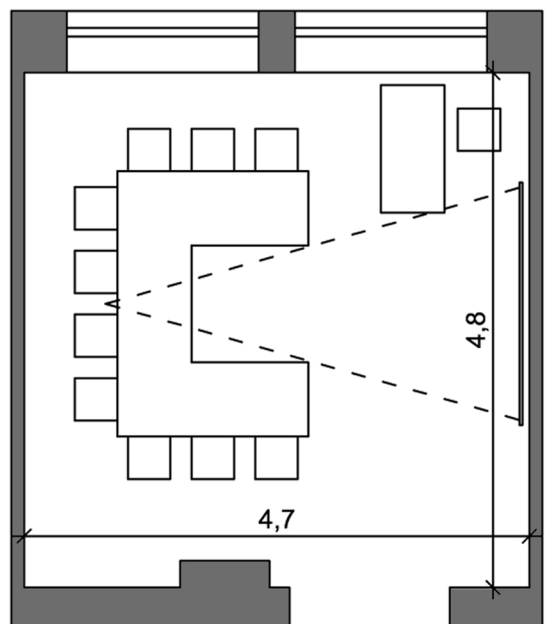

# CONFERENCE ROOM 314

Dimensions: 4,80m x 4,70m  
Area: 22,56m<sup>2</sup>  
Lighting: daylight or artificial light  
Screen

Projector: adjustable

Internet: WiFi

Arrangements:

- theater 16
- classroom 8
- banquet 10
- U-shape 8

THEATER - 20 SEATS

U-SHAPE - 10 SEATS

BANQUET - 10 SEATS

U-SHAPE - 10 SEATS