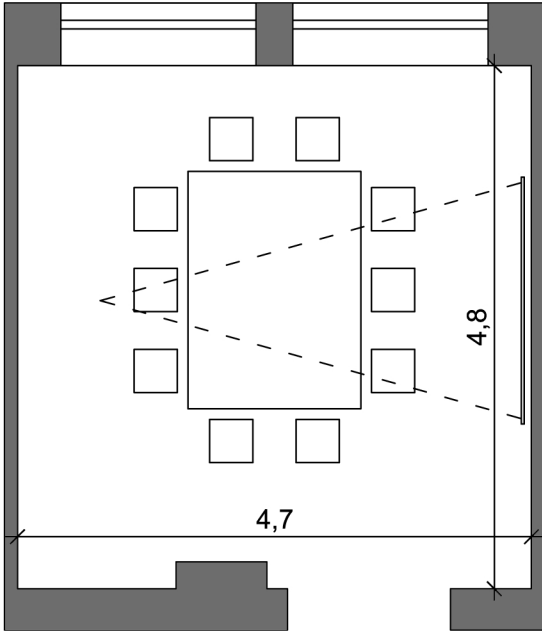

# CONFERENCE ROOM 314

Dimensions: 4,80m x 4,70m  
Area: 22,56m<sup>2</sup>  
Lighting: daylight or artificial light  
Screen

Projector: adjustable

Internet: WiFi

Arrangements:

- theater 16
- classroom 8
- banquet 10
- U-shape 8

THEATER - 20 SEATS

U-SHAPE - 10 SEATS

BANQUET - 10 SEATS

U-SHAPE - 10 SEATS