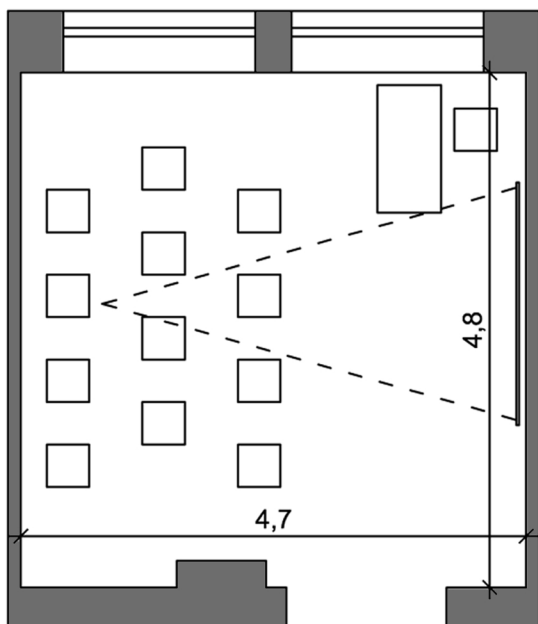

# CONFERENCE ROOM 314

Dimensions: 4,80m x 4,70m  
Area: 22,56m<sup>2</sup>  
Lighting: daylight or artificial light  
Screen

Projector: adjustable

Internet: WiFi

Arrangements:

- theater 16
- classroom 8
- banquet 10
- U-shape 8

THEATER - 20 SEATS

U-SHAPE - 10 SEATS

BANQUET - 10 SEATS

U-SHAPE - 10 SEATS