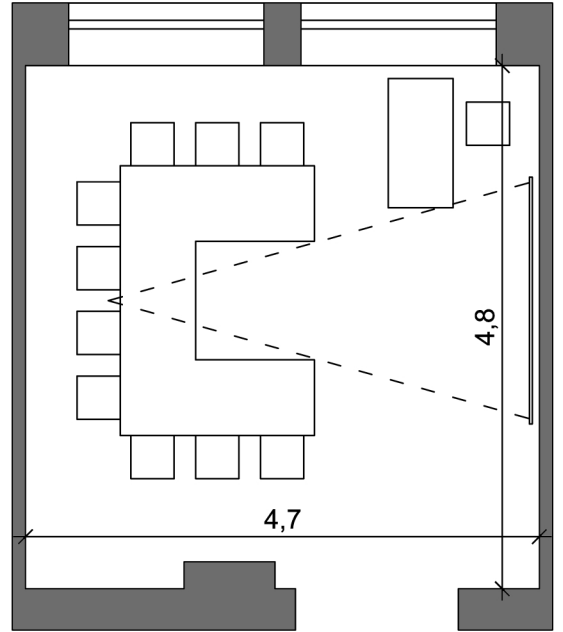

# CONFERENCE ROOM 314

Dimensions: 4,80m x 4,70m  
Area: 22,56m<sup>2</sup>  
Lighting: daylight or artificial light  
Screen

Projector: adjustable

Internet: WiFi

Arrangements:

- theater 16
- classroom 8
- banquet 10
- U-shape 8

THEATER - 20 SEATS

U-SHAPE - 10 SEATS

BANQUET - 10 SEATS

U-SHAPE - 10 SEATS