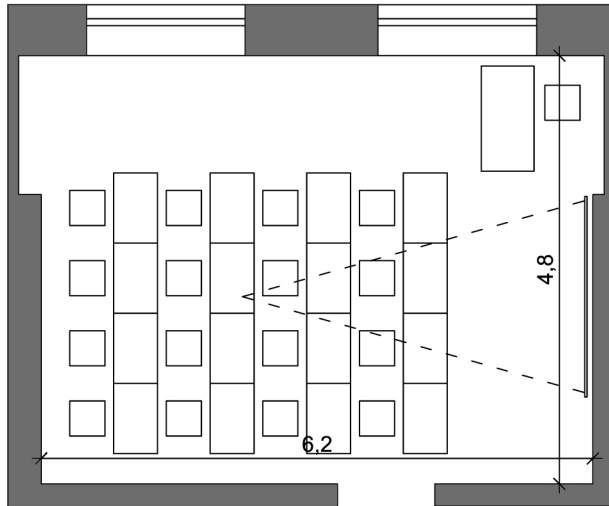

CONFERENCE ROOM 211

Dimensions: 6,20m x 4,80m

Area: 22,56m²

Air-conditionion

Lighting: daylight or artificial light

Screen: automatic

Projector: adjustable

Internet: WiFi

Arrangements:

- theater 20
- classroom 16
- banquet 12
- U-shape 15

THEATER - 20 SEATS

CLASSROOM - 16 SEATS

BANQUET - 15 SEATS

U-SHAPE - 12 SEATS