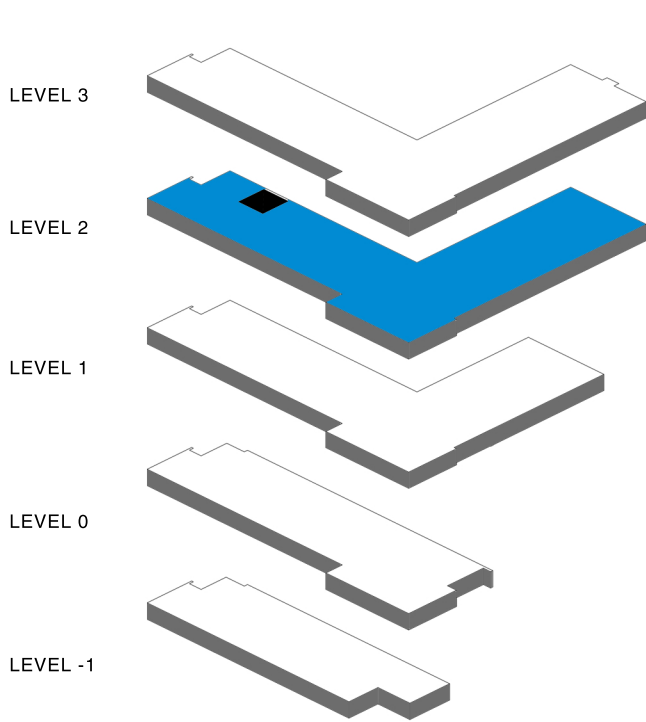

CONFERENCE ROOM 211

Dimensions: 6,20m x 4,80m

Area: 22,56m²

Air-conditionion

Lighting: daylight or artificial light

Screen: automatic

Projector: adjustable

Internet: WiFi

Arrangements:

- theater 20
- classroom 16
- banquet 12
- U-shape 15

THEATER - 20 SEATS

CLASSROOM - 16 SEATS

BANQUET - 15 SEATS

U-SHAPE - 12 SEATS