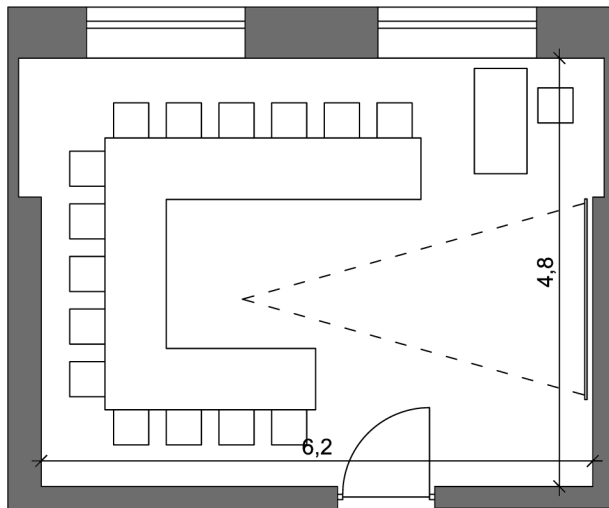

CONFERENCE ROOM 211

Dimensions: 6,20m x 4,80m

Area: 22,56m²

Air-conditionion

Lighting: daylight or artificial light

Screen: automatic

Projector: adjustable

Internet: WiFi

Arrangements:

- theater 20
- classroom 16
- banquet 12
- U-shape 15

THEATER - 20 SEATS

CLASSROOM - 16 SEATS

BANQUET - 15 SEATS

U-SHAPE - 12 SEATS