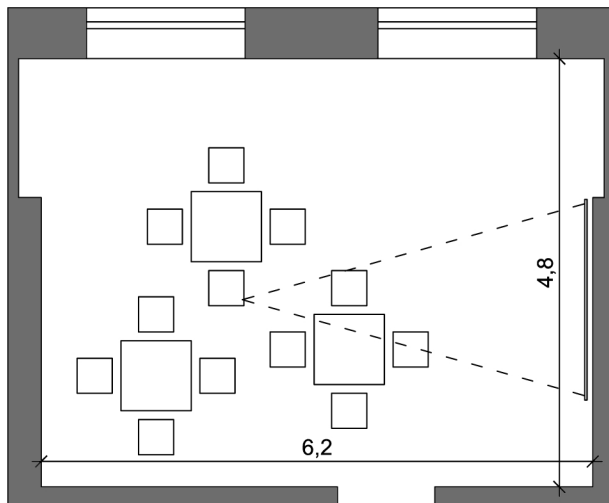

CONFERENCE ROOM 211

Dimensions: 6,20m x 4,80m

Area: 22,56m²

Air-conditionion

Lighting: daylight or artificial light

Screen: automatic

Projector: adjustable

Internet: WiFi

Arrangements:

- theater 20
- classroom 16
- banquet 12
- U-shape 15

THEATER - 20 SEATS

CLASSROOM - 16 SEATS

BANQUET - 15 SEATS

U-SHAPE - 12 SEATS