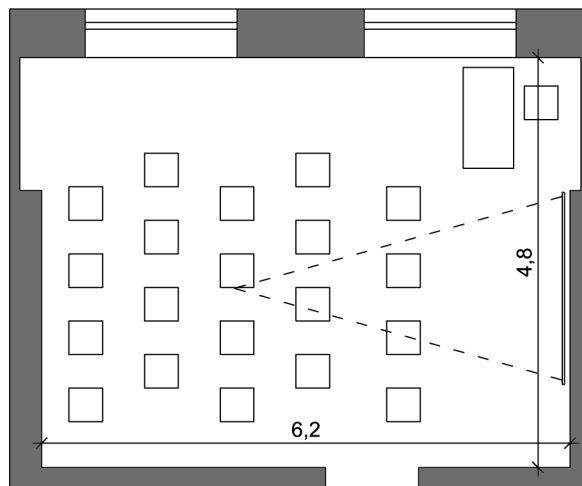

CONFERENCE ROOM 211

Dimensions: 6,20m x 4,80m

Area: 22,56m²

Air-conditionion

Lighting: daylight or artificial light

Screen: automatic

Projector: adjustable

Internet: WiFi

Arrangements:

- theater 20
- classroom 16
- banquet 12
- U-shape 15

THEATER - 20 SEATS

CLASSROOM - 16 SEATS

BANQUET - 15 SEATS

U-SHAPE - 12 SEATS