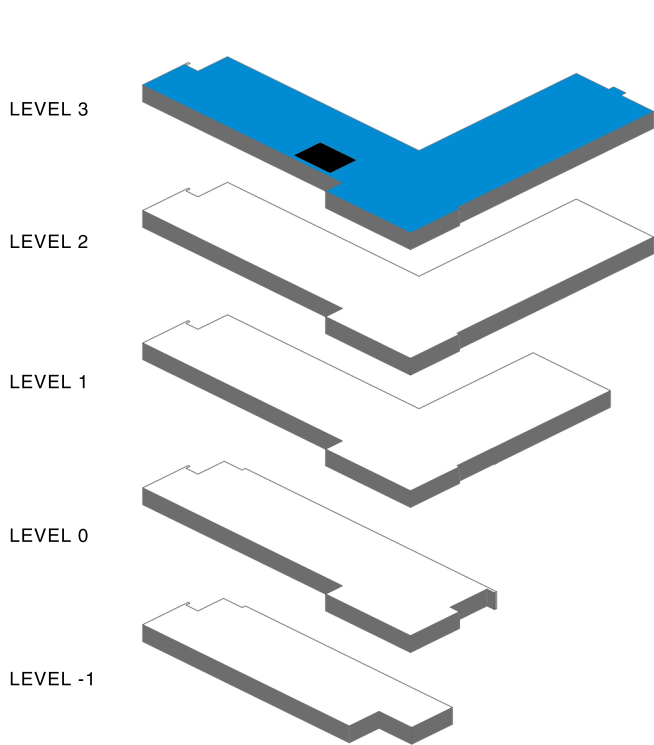

CONFERENCE ROOM 305

Dimensions: 6,20m x 4,80m

Area: 29,76m²

Air-conditionion

Lighting: daylight or artificial light

Screen: automatic

Projector: adjustable

Internet: WiFi

Arrangements:

- theater 20
- classroom 16
- banquet 12
- U-shape 15

THEATER - 20 SEATS

CLASSROOM - 16 SEATS

BANQUET - 15 SEATS

U-SHAPE - 12 SEATS