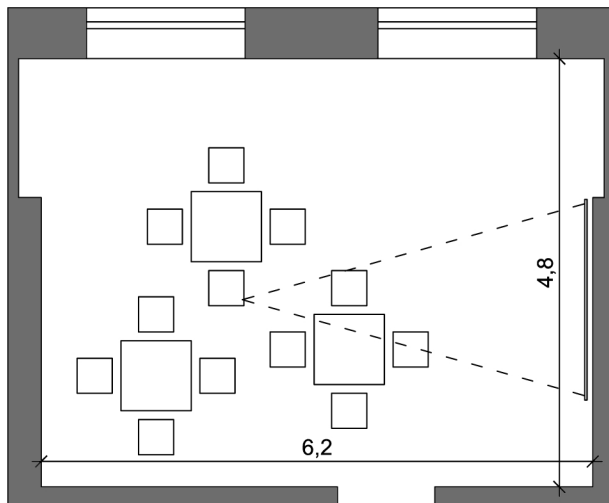

CONFERENCE ROOM 305

Dimensions: 6,20m x 4,80m

Area: 29,76m²

Air-conditionion

Lighting: daylight or artificial light

Screen: automatic

Projector: adjustable

Internet: WiFi

Arrangements:

- theater 20
- classroom 16
- banquet 12
- U-shape 15

THEATER - 20 SEATS

CLASSROOM - 16 SEATS

BANQUET - 15 SEATS

U-SHAPE - 12 SEATS