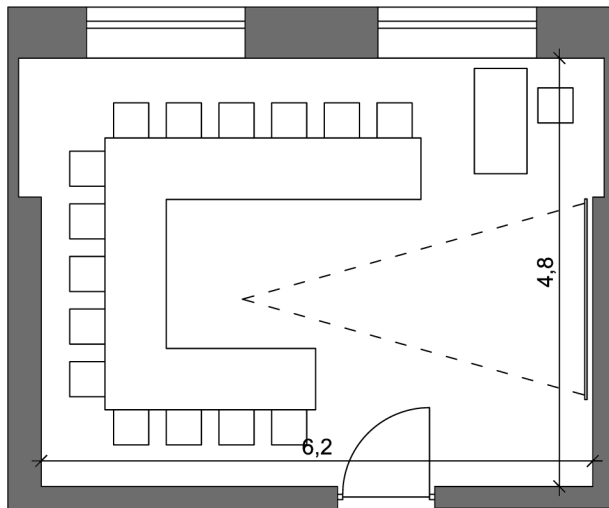

CONFERENCE ROOM 305

Dimensions: 6,20m x 4,80m

Area: 29,76m²

Air-conditionion

Lighting: daylight or artificial light

Screen: automatic

Projector: adjustable

Internet: WiFi

Arrangements:

- theater 20
- classroom 16
- banquet 12
- U-shape 15

THEATER - 20 SEATS

CLASSROOM - 16 SEATS

BANQUET - 15 SEATS

U-SHAPE - 12 SEATS