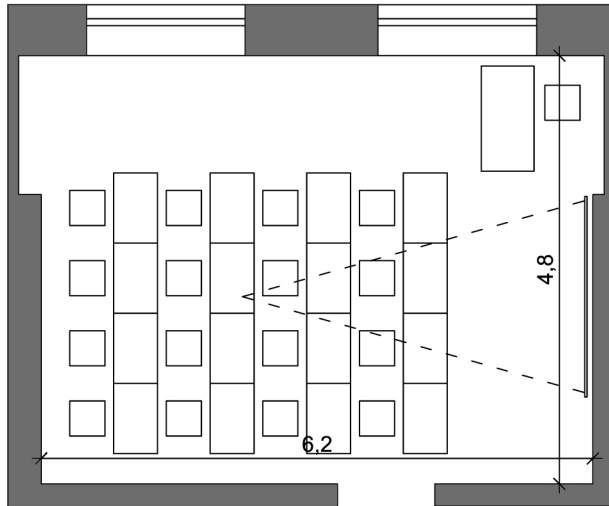

CONFERENCE ROOM 305

Dimensions: 6,20m x 4,80m

Area: 29,76m²

Air-conditionion

Lighting: daylight or artificial light

Screen: automatic

Projector: adjustable

Internet: WiFi

Arrangements:

- theater 20
- classroom 16
- banquet 12
- U-shape 15

THEATER - 20 SEATS

CLASSROOM - 16 SEATS

BANQUET - 15 SEATS

U-SHAPE - 12 SEATS