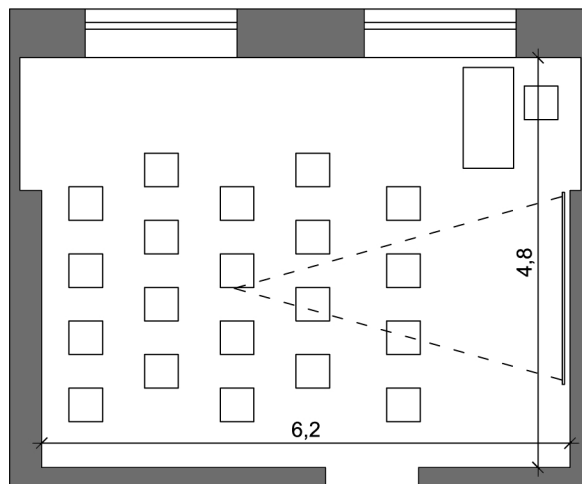

CONFERENCE ROOM 305

Dimensions: 6,20m x 4,80m

Area: 29,76m²

Air-conditionion

Lighting: daylight or artificial light

Screen: automatic

Projector: adjustable

Internet: WiFi

Arrangements:

- theater 20
- classroom 16
- banquet 12
- U-shape 15

THEATER - 20 SEATS

CLASSROOM - 16 SEATS

BANQUET - 15 SEATS

U-SHAPE - 12 SEATS