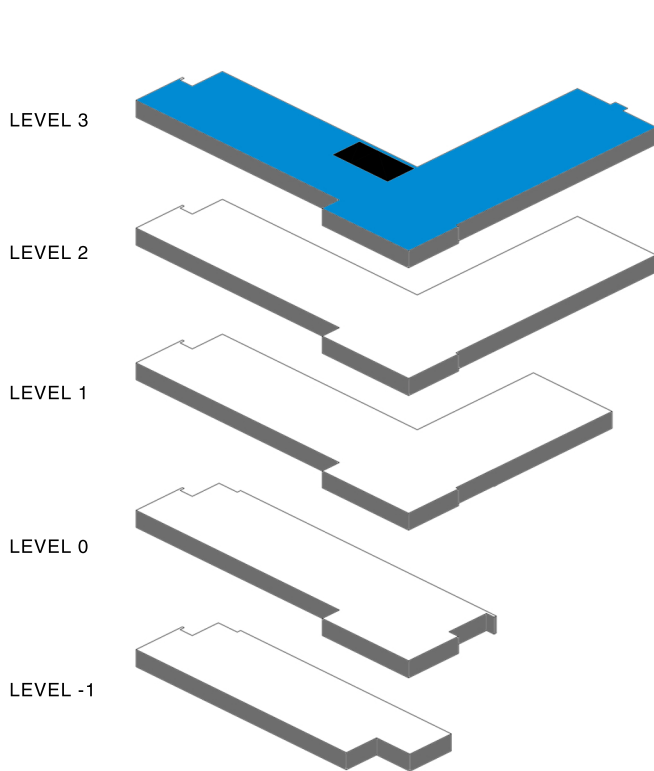

CONFERENCE ROOM 320

Dimensions: 6,20m x 4,80m
 Cofee lounge dimensions: 4,80m x 3,00m
 Area: 44,16m²
 Air-condition
 Lighting: daylight or artificial light
 Screen: automatic
 Projector: adjustable
 Internet: WiFi
 Coffee lounge inside
 Arrangements:

- theater 20
- classroom 16
- banquet 12
- U-shape 15

THEATER - 20 SEATS